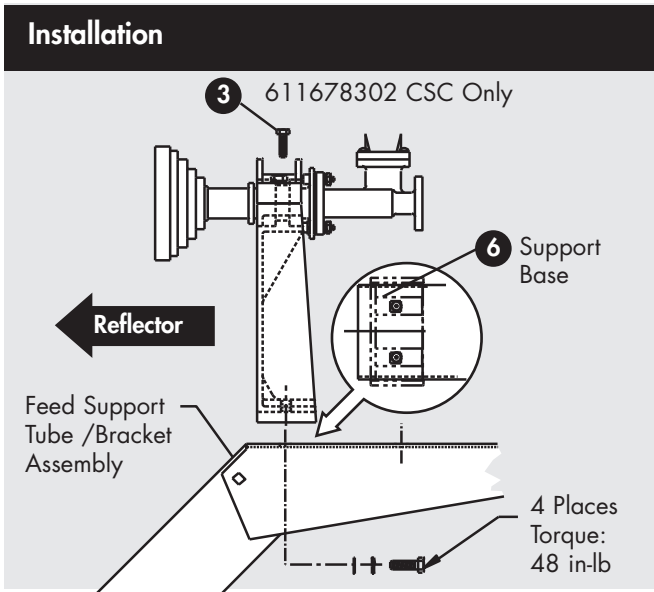

Parts List for Model 611678302C/CSC, 611678333 and 611678353

Ku Tx/Rx Feed/OMT-Filter Assembly

Parts List - Ku-band Tx/Rx Feed/OMT-Filter Assembly with Mounting Block

NO	QTY	NO	QTY	NO	QTY
1	1	5	2	9	2
2	1	6	1	10	4
3	3	7	1		
4	4	8	1		