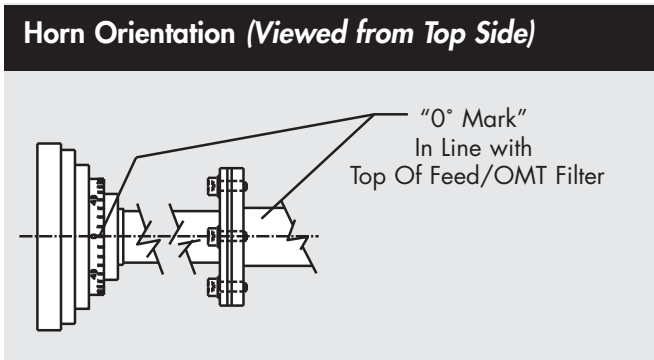

Parts List for Model 611678302C/CSC, 611678333 and 611678353

Ku Tx/Rx Feed/OMT-Filter Assembly

Parts List - Ku-band Tx/Rx Feed/OMT-Filter Assembly with Mounting Block

NO	QTY	NO	QTY	NO	QTY
1	1	5	2	9	2
2	1	6	1	10	4
3	3	7	1		
4	4	8	1		