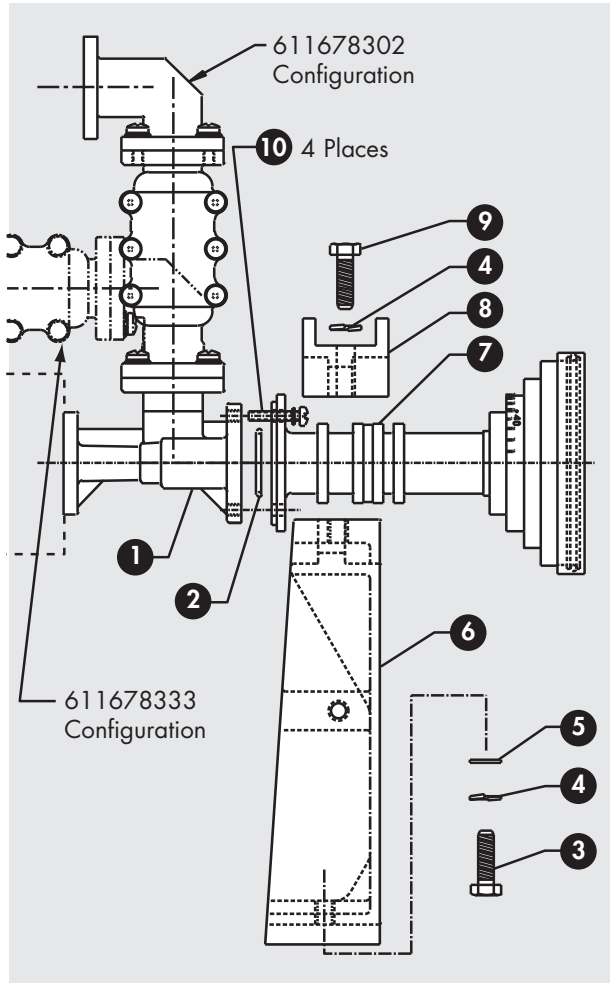

Parts List for Model 611678302C/CSC, 611678333 and 611678353

Ku Tx/Rx Feed/OMT-Filter Assembly

Parts List - Ku-band Tx/Rx Feed/OMT-Filter Assembly with Mounting Block

NO	QTY	NO	QTY	NO	QTY
1	1	5	2	9	2
2	1	6	1	10	4
3	3	7	1		
4	4	8	1		